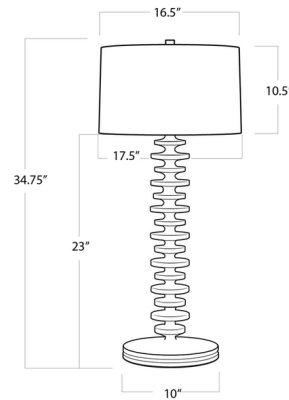

Shown in ebony / natural linen

Specifications

COLOR	Natural Linen
BODY FINISH	Ebony
WATTAGE	150W
DIMMER	Included
DIMENSIONS	17.5"W x 34.75"H
BULB NOT INCLUDED	1 x A19 3-Way/Medium (E26)/150W/120V Incandescent
OTHER BULB OPTIONS	1 x A19 3-Way/Medium (E26)/120V LED
COUNTRY OF ORIGIN	China