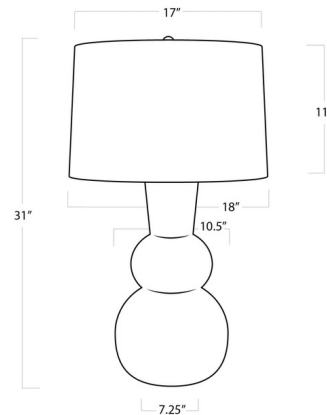

### Specifications

COLOR	Natural Linen
BODY FINISH	Ivory
WATTAGE	150W
DIMMER	Included
DIMENSIONS	18"W x 31"H
BULB NOT INCLUDED	1 x A19 3-Way/Medium (E26)/150W/120V Incandescent
OTHER BULB OPTIONS	1 x A19 3-Way/Medium (E26)/120V LED
COUNTRY OF ORIGIN	China