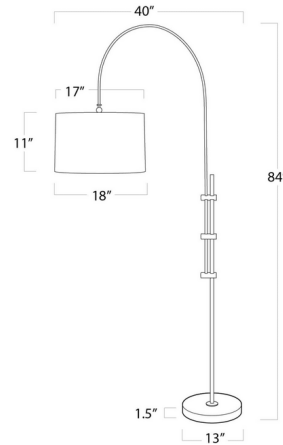

Specifications

COLOR Natural Linen
BODY FINISH Natural Brass
WATTAGE 100W
DIMMER N/A
DIMENSIONS 18"W x 84"H x 40"D
BULB NOT INCLUDED 1 x A19/Medium (E26)/100W/120V Incandescent
OTHER BULB OPTIONS 1 x A19/Medium (E26)/120V LED
COUNTRY OF ORIGIN China

Technical Information

PRODUCT DIMENSIONS Shade: 17" top diameter x 18" bottom diameter x 11"H

Shown in natural brass / natural linen

CLICK TO VIEW PRODUCT

Notes: