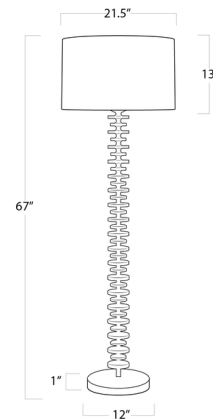

By Regina Andrew

Description

Textured bands ripple down the graduated column of our sculptural Fishbone Floor Lamp. Corrugated birch wood is handcrafted by artisans and balanced with a Natural Linen shade. This elegant profile makes a simple yet stunning statement to any living room, bedroom or den. Includes 8 feet of cord and 3 way bulb. CSA or UL listed.

Specifications

COLOR Natural Linen
BODY FINISH Dark Wood
WATTAGE 27W
DIMMER Included
DIMENSIONS 21.5"W x 67"H
BULB NOT INCLUDED 1 x A19 3-Way/Medium (E26)/27W/120V LED
COUNTRY OF ORIGIN China

Shown in dark wood / natural linen