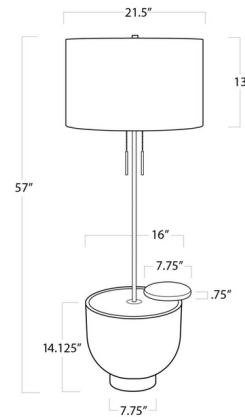

Specifications

COLOR	N/A
BODY FINISH	Ebony
WATTAGE	300W
DIMMER	N/A
DIMENSIONS	21.5"W x 57"H
BULB NOT INCLUDED	2 x A19/Medium (E26)/150W/120V Incandescent
OTHER BULB OPTIONS	2 x A19/Medium (E26)/120V LED
COUNTRY OF ORIGIN	China

CLICK TO VIEW PRODUCT

Notes: