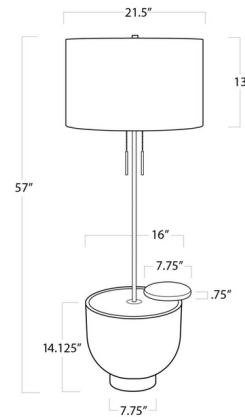

### Description

The Theo Floor Lamp presents a thoughtful merging of materials, combining an alabaster and dark birchwood base with an elegant brass stem and linen drum shade. The base can serve as a small side table. Variation in color and veining may occur in the natural alabaster, giving each piece its own unique character.

### Specifications

|                    |   |
|--------------------|---|
| COLOR              | N/A   |
| BODY FINISH        | Ebony                                       |
| WATTAGE            | 300W  |
| DIMMER             | N/A   |
| DIMENSIONS         | 21.5"W x 57"H                               |
| BULB NOT INCLUDED  | 2 x A19/Medium (E26)/150W/120V Incandescent |
| OTHER BULB OPTIONS | 2 x A19/Medium (E26)/120V LED               |
| COUNTRY OF ORIGIN  | China                                       |