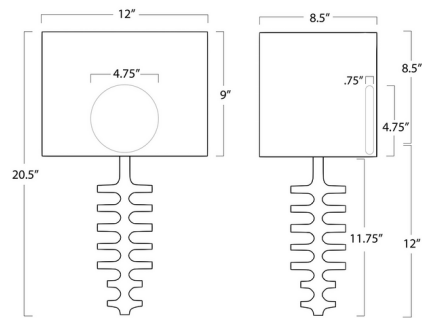

Shown in ebony / natural linen

Specifications

COLOR Natural Linen
BODY FINISH Ebony
WATTAGE 9W
DIMMER Standard 120V
DIMENSIONS 12"W x 20.5"H x 8.25"D
BULB NOT INCLUDED 1 x A19/Medium (E26)/9W/120V LED
COUNTRY OF ORIGIN China