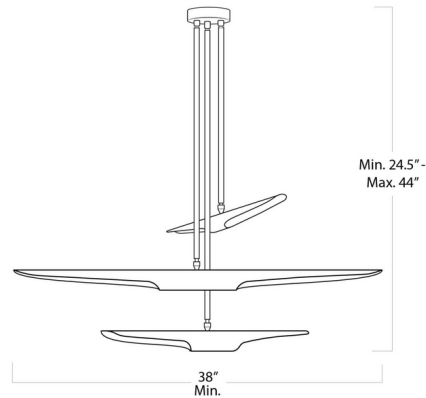

Specifications

COLOR	N/A
BODY FINISH	Black / Brass
WATTAGE	24W
DIMMER	Standard 120V
DIMENSIONS	44"L x 38"W x 24.5"H
BULB NOT INCLUDED	6 x B10/Candelabra (E12)/4W/120V LED
COUNTRY OF ORIGIN	China

Technical Information

PRODUCT DIMENSIONS	Min/Max Overall Height: 24.5" - 44"
--------------------	-------------------------------------

Shown in black / brass

CLICK TO VIEW PRODUCT

Notes: