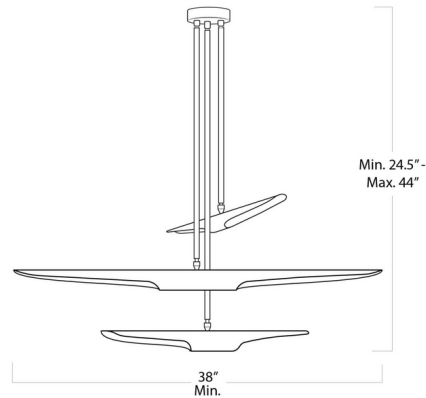

### Specifications

COLOR	N/A
BODY FINISH	Black / Brass
WATTAGE	24W
DIMMER	Standard 120V
DIMENSIONS	44"L x 38"W x 24.5"H
BULB NOT INCLUDED	6 x B10/Candelabra (E12)/4W/120V LED
COUNTRY OF ORIGIN	China

### Technical Information

PRODUCT DIMENSIONS	Min/Max Overall Height: 24.5" - 44"
--------------------	-------------------------------------

Shown in black / brass

CLICK TO VIEW PRODUCT

Notes: