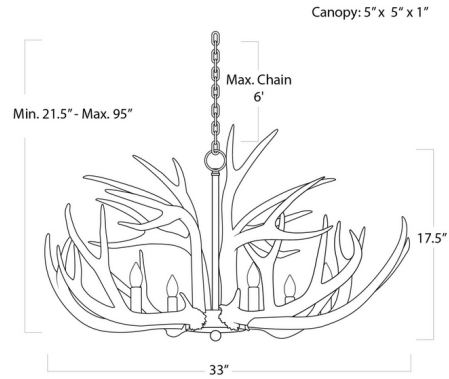

Shown in silver leaf

Specifications

COLOR	N/A
BODY FINISH	Silver Leaf
WATTAGE	240W
DIMMER	Standard 120V
DIMENSIONS	33"W x 21.5"H x 33"D
BULB NOT INCLUDED	6 x B10/Candelabra (E12)/40W/120V Incandescent
OTHER BULB OPTIONS	6 x B10/Candelabra (E12)/120V LED
COUNTRY OF ORIGIN	China