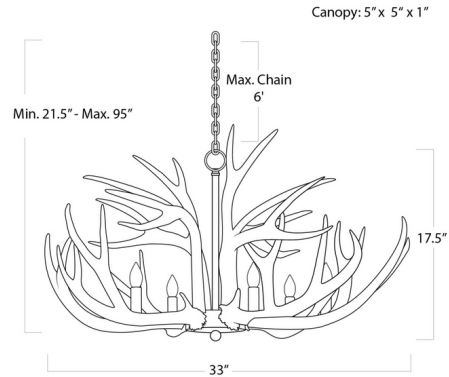

Shown in silver leaf

Specifications

COLOR	N/A
BODY FINISH	Silver Leaf
WATTAGE	240W
DIMMER	Standard 120V
DIMENSIONS	33"W x 21.5"H x 33"D
BULB NOT INCLUDED	6 x B10/Candelabra (E12)/40W/120V Incandescent
OTHER BULB OPTIONS	6 x B10/Candelabra (E12)/120V LED
COUNTRY OF ORIGIN	China