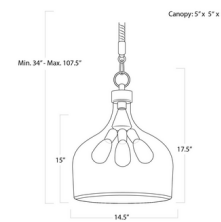

Lightology

lightology.com
866-954-4489
06-04-26

Project: _____
 Company: _____
 Location: _____ Fixture Type: _____
 SPEC #: **RGN678092**
 Approved On: _____ Approved By: _____

Demi John Pendant By Regina Andrew

Description

The Demi John Pendant features a Clear subtly textured glass shade that hangs from Blackened Steel and twisted jute rope to illuminate & add refreshing character over an island, sink or dining table. Available in two sizes. CSA and UL listed.

Shown in blackened steel / clear

Specifications

COLOR	Clear
BODY FINISH	Blackened Steel
WATTAGE	43W
DIMMER	Standard 120V
DIMENSIONS	105.5"L x 10"W x 32"H
BULB NOT INCLUDED	1 x A19/Medium (E26)/43W/120V Incandescent
COUNTRY OF ORIGIN	China