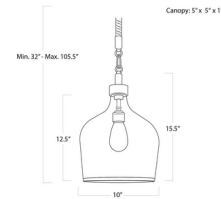

Description

The Demi John Pendant features a Clear subtly textured glass shade that hangs from Blackened Steel and twisted jute rope to illuminate & add refreshing character over an island, sink or dining table. Available in two sizes. CSA and UL listed.

Shown in blackened steel / clear

Specifications

COLOR	Clear
BODY FINISH	Blackened Steel
WATTAGE	43W
DIMMER	Standard 120V
DIMENSIONS	105.5"L x 10"W x 32"H
BULB NOT INCLUDED	1 x A19/Medium (E26)/43W/120V Incandescent
COUNTRY OF ORIGIN	China