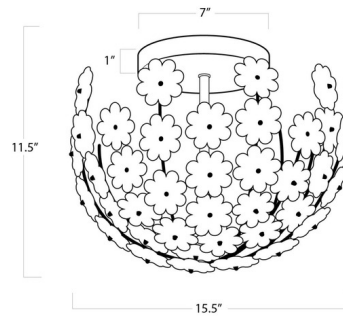

By Regina Andrew

Description

The Charlotte Semi Flush Ceiling Light is even more beautiful in person. The detail on the cast Clear glass flowers is breathtaking. Carefully crafted this Natural Brass fixture is light and airy, will add a feminine sophistication to an entryway, foyer or dining room. CSA and UL listed.

Shown in natural linen

Specifications

COLOR	Natural Linen
BODY FINISH	N/A
WATTAGE	10W
DIMMER	Standard 120V
DIMENSIONS	N/A
BULB NOT INCLUDED	2 x B11/Candelabra (E12)/5W/120V LED
OTHER BULB OPTIONS	2 x B10/Candelabra (E12)/60W/120V Incandescent
COUNTRY OF ORIGIN	China