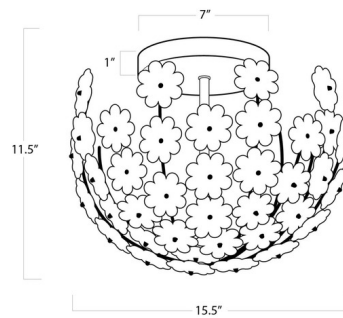

By Regina Andrew

Description

The Charlotte Semi Flush Ceiling Light is even more beautiful in person. The detail on the cast Clear glass flowers is breathtaking. Carefully crafted this Natural Brass fixture is light and airy, will add a feminine sophistication to an entryway, foyer or dining room. CSA and UL listed.

Shown in natural linen

Specifications

COLOR	Natural Linen
BODY FINISH	N/A
WATTAGE	10W
DIMMER	Standard 120V
DIMENSIONS	N/A
BULB NOT INCLUDED	2 x B11/Candelabra (E12)/5W/120V LED
OTHER BULB OPTIONS	2 x B10/Candelabra (E12)/60W/120V Incandescent
COUNTRY OF ORIGIN	China