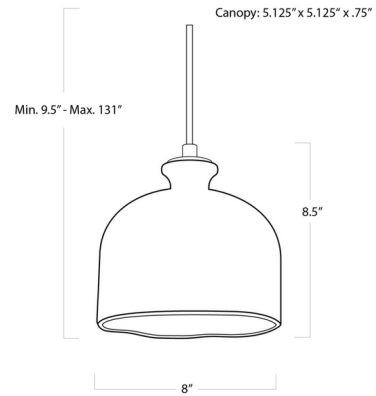

Description

Shaped like a demijohn bottle and suspended on a jute rope, the Bianca Pendant brings refreshing vintage style to your kitchen or dining area. Its ceramic body is accented with a copper rim that adds a sophisticated touch to the casual design.

Shown in white

Specifications

COLOR	White
BODY FINISH	N/A
WATTAGE	60W
DIMMER	Standard 120V
DIMENSIONS	8"W x 8.5"H
BULB NOT INCLUDED	1 x A19/Medium (E26)/60W/120V Incandescent
OTHER BULB OPTIONS	1 x A19/Medium (E26)/120V LED
COUNTRY OF ORIGIN	China