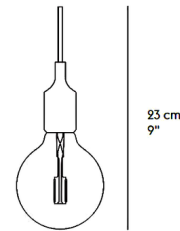

Specifications

COLOR Red
BODY FINISH White
WATTAGE 2W
DIMMER Standard 120V
DIMENSIONS 5"W x 9"H
BULB INCLUDED 1 x G40/Medium (E26)/2W/120V LED
OTHER BULB OPTIONS 1 x G40/Medium (E26)/40W/120V Incandescent
COUNTRY OF ORIGIN China

Technical Information

LAMP LIFE 25000 hours
COLOR RENDERING 90 CRI
LAMP COLOR 2500K
LUMENS/WATT 80.00
LUMINOUS FLUX 160 lumens

Shown in white / red

12,5 cm
5"

CANOPY

3,5 cm / 1.5"

Ø 11 cm / 4.25"

CLICK TO VIEW PRODUCT