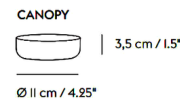

Specifications

COLOR Red
BODY FINISH White
WATTAGE 2W
DIMMER Standard 120V
DIMENSIONS 5"W x 9"H
BULB INCLUDED 1 x G40/Medium (E26)/2W/120V LED
OTHER BULB OPTIONS 1 x G40/Medium (E26)/40W/120V Incandescent
COUNTRY OF ORIGIN China

Technical Information

LAMP LIFE 25000 hours
COLOR RENDERING 90 CRI
LAMP COLOR 2500K
LUMENS/WATT 80.00
LUMINOUS FLUX 160 lumens

Shown in white / red

12,5 cm
5"

CANOPY

3,5 cm / 1.5"

Ø 11 cm / 4.25"

CLICK TO VIEW PRODUCT