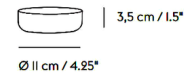

Specifications

COLOR Beige-Rose
BODY FINISH White
WATTAGE 2W
DIMMER Standard 120V
DIMENSIONS 5"W x 9"H
BULB INCLUDED 1 x G40/Medium (E26)/2W/120V LED
OTHER BULB OPTIONS 1 x G40/Medium (E26)/40W/120V Incandescent
COUNTRY OF ORIGIN China

Technical Information

LAMP LIFE 25000 hours
COLOR RENDERING 90 CRI
LAMP COLOR 2500K
LUMENS/WATT 80.00
LUMINOUS FLUX 160 lumens

Shown in white / beige-rose

12,5 cm
5"

CANOPY

Ø 11 cm / 4.25"

CLICK TO VIEW PRODUCT