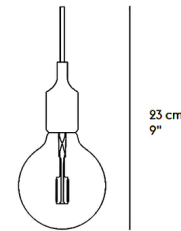

Specifications

COLOR Beige-Rose
BODY FINISH White
WATTAGE 2W
DIMMER Standard 120V
DIMENSIONS 5"W x 9"H
BULB INCLUDED 1 x G40/Medium (E26)/2W/120V LED
OTHER BULB OPTIONS 1 x G40/Medium (E26)/40W/120V Incandescent
COUNTRY OF ORIGIN China

Technical Information

LAMP LIFE 25000 hours
COLOR RENDERING 90 CRI
LAMP COLOR 2500K
LUMENS/WATT 80.00
LUMINOUS FLUX 160 lumens

Shown in white / beige-rose

12,5 cm
5"

CANOPY

Ø 11 cm / 4.25"

CLICK TO VIEW PRODUCT