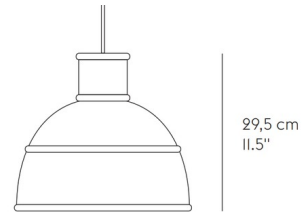

By Muuto

Description

A quirky take on the industrial pendant lampshade, the Unfold Pendant is useful in any home or commercial space. Made of soft silicon rubber, Unfold is available in a wide range of colors to brighten any room. The Unfold pendant will work on a sloped ceiling as long as the slope isn't so steep that the cord is kinked.

Shown in white / dark grey

32,5 cm
12.75"

CANOPY

Ø 11 cm / 4.25"

Specifications

COLOR	Dark Grey
BODY FINISH	White
WATTAGE	100W
DIMMER	Standard 120V
DIMENSIONS	12.8"W x 11.5"H
BULB NOT INCLUDED	1 x A19/Medium (E26)/100W/120V Incandescent
OTHER BULB OPTIONS	1 x A19/Medium (E26)/120V LED
COUNTRY OF ORIGIN	China