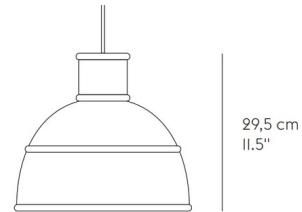

By Muuto

Description

A quirky take on the industrial pendant lampshade, the Unfold Pendant is useful in any home or commercial space. Made of soft silicon rubber, Unfold is available in a wide range of colors to brighten any room. The Unfold pendant will work on a sloped ceiling as long as the slope isn't so steep that the cord is kinked.

Shown in white / dark grey

32,5 cm
12.75"

CANOPY

3,5 cm / 1.5"

Ø 11 cm / 4.25"

Specifications

COLOR Dark Grey
BODY FINISH White
WATTAGE 100W
DIMMER Standard 120V
DIMENSIONS 12.8"W x 11.5"H
BULB NOT INCLUDED 1 x A19/Medium (E26)/100W/120V Incandescent
OTHER BULB OPTIONS 1 x A19/Medium (E26)/120V LED
COUNTRY OF ORIGIN China