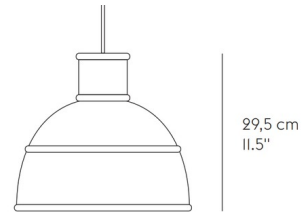

Description

A quirky take on the industrial pendant lampshade, the Unfold Pendant is useful in any home or commercial space. Made of soft silicon rubber, Unfold is available in a wide range of colors to brighten any room. The Unfold pendant will work on a sloped ceiling as long as the slope isn't so steep that the cord is kinked.

Shown in white / black

32,5 cm
12.75"

CANOPY

Ø 11 cm / 4.25"

Specifications

COLOR	Black
BODY FINISH	White
WATTAGE	100W
DIMMER	Standard 120V
DIMENSIONS	12.8"W x 11.5"H
BULB NOT INCLUDED	1 x A19/Medium (E26)/100W/120V Incandescent
OTHER BULB OPTIONS	1 x A19/Medium (E26)/120V LED
COUNTRY OF ORIGIN	China