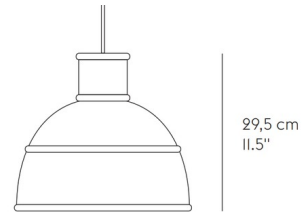

Shown in white / mustard

29,5 cm  
11,5"

32,5 cm  
12,75"

CANOPY

3,5 cm / 1.5"

Ø 11 cm / 4.25"

### Specifications

COLOR	Mustard
BODY FINISH	White
WATTAGE	100W
DIMMER	Standard 120V
DIMENSIONS	12.8"W x 11.5"H
BULB NOT INCLUDED	1 x A19/Medium (E26)/100W/120V Incandescent
OTHER BULB OPTIONS	1 x A19/Medium (E26)/120V LED
COUNTRY OF ORIGIN	China