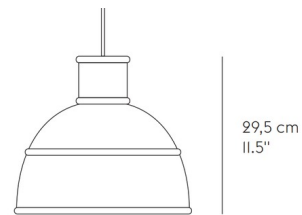

By Muuto

Description

A quirky take on the industrial pendant lampshade, the Unfold Pendant is useful in any home or commercial space. Made of soft silicon rubber, Unfold is available in a wide range of colors to brighten any room. The Unfold pendant will work on a sloped ceiling as long as the slope isn't so steep that the cord is kinked.

Shown in white / mustard

29,5 cm
11,5"

32,5 cm
12,75"

CANOPY

3,5 cm / 1.5"

Ø 11 cm / 4.25"

Specifications

COLOR	Mustard
BODY FINISH	White
WATTAGE	100W
DIMMER	Standard 120V
DIMENSIONS	12.8"W x 11.5"H
BULB NOT INCLUDED	1 x A19/Medium (E26)/100W/120V Incandescent
OTHER BULB OPTIONS	1 x A19/Medium (E26)/120V LED
COUNTRY OF ORIGIN	China