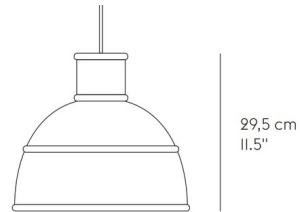

Shown in white / terracotta

32,5 cm  
12.75"

#### CANOPY

Ø 11 cm / 4.25"

### Specifications

COLOR	Terracotta
BODY FINISH	White
WATTAGE	100W
DIMMER	Standard 120V
DIMENSIONS	12.8"W x 11.5"H
BULB NOT INCLUDED	1 x A19/Medium (E26)/100W/120V Incandescent
OTHER BULB OPTIONS	1 x A19/Medium (E26)/120V LED
COUNTRY OF ORIGIN	China