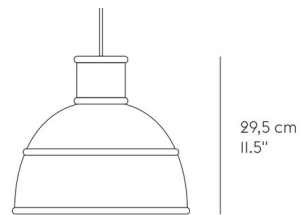

Specifications

COLOR	Olive
BODY FINISH	White
WATTAGE	100W
DIMMER	Standard 120V
DIMENSIONS	12.8"W x 11.5"H
BULB NOT INCLUDED	1 x A19/Medium (E26)/100W/120V Incandescent
OTHER BULB OPTIONS	1 x A19/Medium (E26)/120V LED
COUNTRY OF ORIGIN	China

Technical Information

PRODUCT DIMENSIONS	Cord Length: 137.75"
--------------------	----------------------

Shown in white / olive

CLICK TO VIEW PRODUCT

Notes: