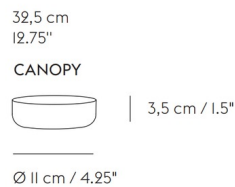

Specifications

COLOR	Olive
BODY FINISH	White
WATTAGE	100W
DIMMER	Standard 120V
DIMENSIONS	12.8"W x 11.5"H
BULB NOT INCLUDED	1 x A19/Medium (E26)/100W/120V Incandescent
OTHER BULB OPTIONS	1 x A19/Medium (E26)/120V LED
COUNTRY OF ORIGIN	China

Technical Information

PRODUCT DIMENSIONS	Cord Length: 137.75"
--------------------	----------------------

Shown in white / olive

CLICK TO VIEW PRODUCT

Notes: