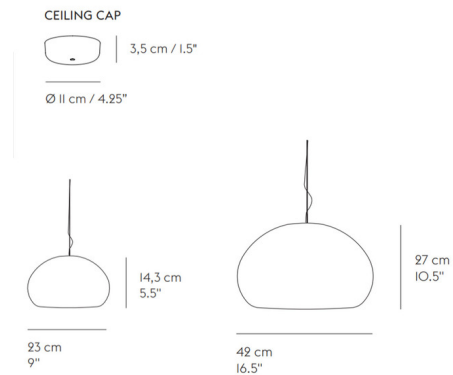

Specifications

COLOR Opal
BODY FINISH White
WATTAGE 8W
DIMMER Standard 120V
DIMENSIONS 16.5"W x 10.6"H
BULB NOT INCLUDED 1 x A19/Medium (E26)/8W/120V LED
OTHER BULB OPTIONS 1 x A19/Medium (E26)/120V LED
1 x A19/Medium (E26)/60W/120V Incandescent
COUNTRY OF ORIGIN China

Technical Information

PRODUCT DIMENSIONS Cord Length: 137.75"

Shown in white / opal

CLICK TO VIEW PRODUCT

Notes: