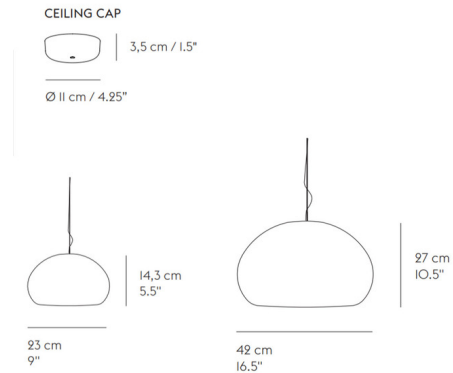

Specifications

COLOR Opal
BODY FINISH White
WATTAGE 8W
DIMMER Standard 120V
DIMENSIONS 16.5"W x 10.6"H
BULB NOT INCLUDED 1 x A19/Medium (E26)/8W/120V LED
OTHER BULB OPTIONS 1 x A19/Medium (E26)/120V LED
1 x A19/Medium (E26)/60W/120V Incandescent
COUNTRY OF ORIGIN China

Technical Information

PRODUCT DIMENSIONS Cord Length: 137.75"

Shown in white / opal

CLICK TO VIEW PRODUCT

Notes: