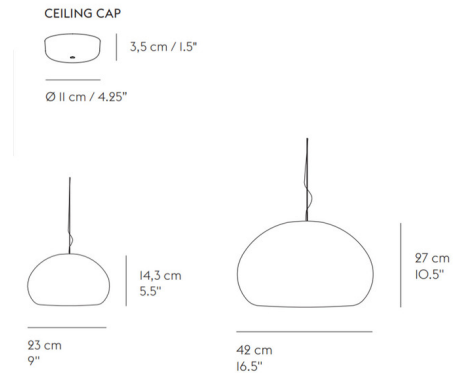

CLICK TO VIEW PRODUCT

Notes: