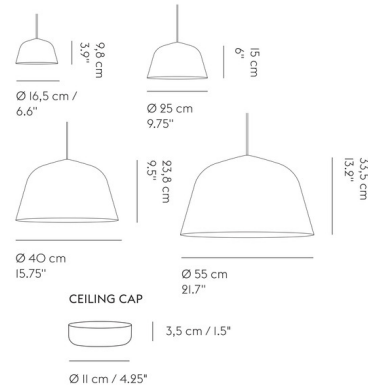

Shown in white / rose

Specifications

COLOR Rose
BODY FINISH White
WATTAGE 60W
DIMMER Standard 120V
DIMENSIONS 9.75"W x 6"H
BULB NOT INCLUDED 1 x G16.5/Candelabra (E12)/60W/120V Incandescent
COUNTRY OF ORIGIN China

Technical Information

PRODUCT DIMENSIONS Cord Length: 157.50"

CLICK TO VIEW PRODUCT

Notes: