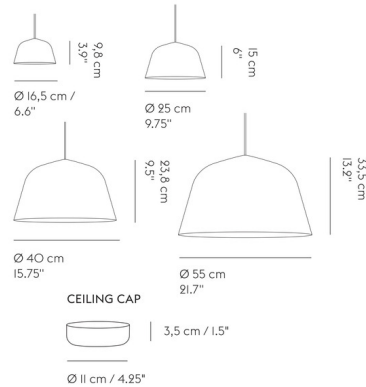

Description

The Ambit Pendant, both timeless and contemporary, features a hand-spun aluminum shade with a white interior to heighten contrasts with the outside of the shade and enhance the light. Note: Brushed Aluminum is only available in 9.8 and 15.8 inch sizes.

Shown in white / rose

Specifications

COLOR Rose
BODY FINISH White
WATTAGE 60W
DIMMER Standard 120V
DIMENSIONS 9.75"W x 6"H
BULB NOT INCLUDED 1 x G16.5/Candelabra (E12)/60W/120V Incandescent
COUNTRY OF ORIGIN China

Technical Information

PRODUCT DIMENSIONS Cord Length: 157.50"

CLICK TO VIEW PRODUCT

Notes: