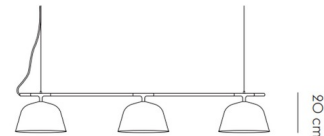

By Muuto

Description

The Ambit Rail Suspension is a minimalist and eye catching fixture that will provide robust light that works above a kitchen counter, bar, or office table. Made of hand-painted, hand-spun aluminum, the Ambit Rail accentuates contemporary Scandinavian design ideals.

Shown in white / white

126 cm / 49.5"

Ø25 cm
/ 9.75"

20 cm / 8"

CANOPY

3,5 cm / 1.5"

Ø 11 cm / 4.25"

Specifications

COLOR	White
BODY FINISH	White
WATTAGE	180W
DIMMER	Standard 120V
DIMENSIONS	49.5"L x 9.75"W x 8"H
BULB NOT INCLUDED	3 x G16.5/Candelabra (E12)/60W/120V Incandescent
OTHER BULB OPTIONS	3 x G16.5/Candelabra (E12)/120V LED
COUNTRY OF ORIGIN	China