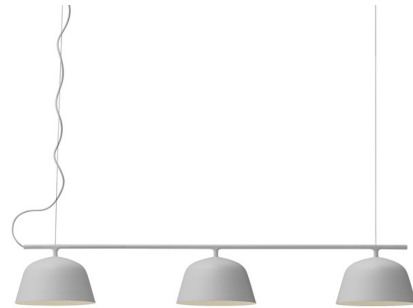

By Muuto

Description

The Ambit Rail Suspension is a minimalist and eye catching fixture that will provide robust light that works above a kitchen counter, bar, or office table. Made of hand-painted, hand-spun aluminum, the Ambit Rail accentuates contemporary Scandinavian design ideals.

Shown in white / grey

126 cm / 49.5"

Ø25 cm
/ 9.75"

20 cm / 8"

CANOPY

3,5 cm / 1.5"

Ø 11 cm / 4.25"

Specifications

COLOR	Grey
BODY FINISH	White
WATTAGE	180W
DIMMER	Standard 120V
DIMENSIONS	49.5"L x 9.75"W x 8"H
BULB NOT INCLUDED	3 x G16.5/Candelabra (E12)/60W/120V Incandescent
OTHER BULB OPTIONS	3 x G16.5/Candelabra (E12)/120V LED
COUNTRY OF ORIGIN	China