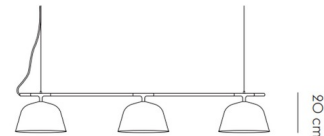

By Muuto

Description

The Ambit Rail Suspension is a minimalist and eye catching fixture that will provide robust light that works above a kitchen counter, bar, or office table. Made of hand-painted, hand-spun aluminum, the Ambit Rail accentuates contemporary Scandinavian design ideals.

Shown in white / grey

126 cm / 49.5"

Ø25 cm
/ 9.75"

20 cm / 8"

CANOPY

3,5 cm / 1.5"

Ø 11 cm / 4.25"

Specifications

COLOR	Grey
BODY FINISH	White
WATTAGE	180W
DIMMER	Standard 120V
DIMENSIONS	49.5"L x 9.75"W x 8"H
BULB NOT INCLUDED	3 x G16.5/Candelabra (E12)/60W/120V Incandescent
OTHER BULB OPTIONS	3 x G16.5/Candelabra (E12)/120V LED
COUNTRY OF ORIGIN	China