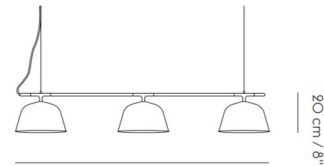

### Description

The Ambit Rail Suspension is a minimalist and eye catching fixture that will provide robust light that works above a kitchen counter, bar, or office table. Made of hand-painted, hand-spun aluminum, the Ambit Rail accentuates contemporary Scandinavian design ideals.

Shown in white / black

126 cm / 49.5"

Ø25 cm  
/ 9.75"

20 cm / 8"

CANOPY

3,5 cm / 1.5"

Ø 11 cm / 4.25"

### Specifications

COLOR	Black
BODY FINISH	White
WATTAGE	180W
DIMMER	Standard 120V
DIMENSIONS	49.5"L x 9.75"W x 8"H
BULB NOT INCLUDED	3 x G16.5/Candelabra (E12)/60W/120V Incandescent
OTHER BULB OPTIONS	3 x G16.5/Candelabra (E12)/120V LED
COUNTRY OF ORIGIN	China