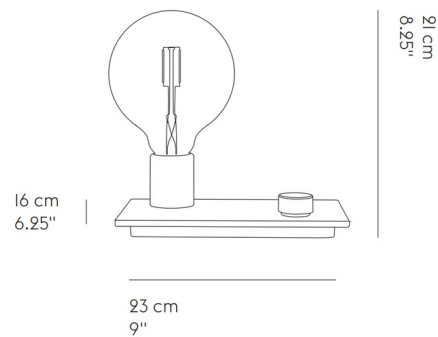

By Muuto

Description

Combining playful style with Scandinavian simplicity, the Control Table Lamp features a clever dial to alter the volume of light and a Black, Grey, White, or Red finish. Max wattage: 6 watt LED.

Specifications

COLOR	N/A
BODY FINISH	Black
WATTAGE	2W
DIMMER	Included
DIMENSIONS	9"W x 8.3"H x 6.3"D
BULB INCLUDED	1 x G40/Medium (E26)/2W/120V LED
OTHER BULB OPTIONS	1 x G40/Medium (E26)/40W/120V Incandescent
COUNTRY OF ORIGIN	China

Technical Information

PRODUCT DIMENSIONS	Cord Length: 98.5"
LAMP LIFE	25000 hours
COLOR RENDERING	90 CRI
LAMP COLOR	2500K
LUMENS/WATT	90.00
LUMINOUS FLUX	180 lumens

Shown in black

CLICK TO VIEW PRODUCT

Notes: