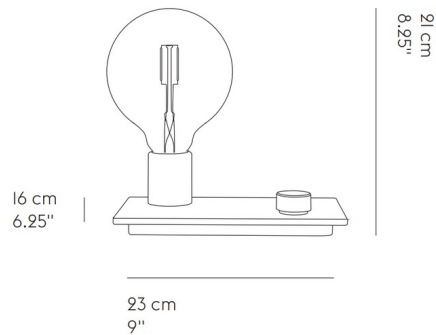

Description

Combining playful style with Scandinavian simplicity, the Control Table Lamp features a clever dial to alter the volume of light and a Black, Grey, White, or Red finish. Max wattage: 6 watt LED.

Specifications

COLOR	N/A
BODY FINISH	Black
WATTAGE	2W
DIMMER	Included
DIMENSIONS	9"W x 8.3"H x 6.3"D
BULB INCLUDED	1 x G40/Medium (E26)/2W/120V LED
OTHER BULB OPTIONS	1 x G40/Medium (E26)/40W/120V Incandescent
COUNTRY OF ORIGIN	China

Technical Information

PRODUCT DIMENSIONS	Cord Length: 98.5"
LAMP LIFE	25000 hours
COLOR RENDERING	90 CRI
LAMP COLOR	2500K
LUMENS/WATT	90.00
LUMINOUS FLUX	180 lumens

Shown in black

CLICK TO VIEW PRODUCT

Notes: