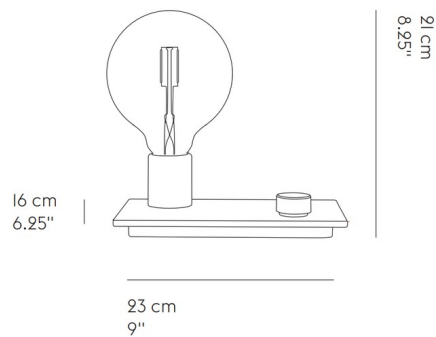

CLICK TO VIEW PRODUCT

Notes: