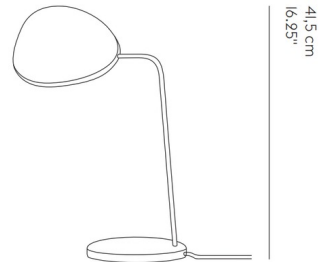

### Description

The Leaf Table Lamp brings a gentle light to any space with its ultra-thin body and subtly-curved LED head. The asymmetric geometry of the design gives it an organic vibe, inspired by the leaves on a tree.

### Specifications

COLOR . . . . . N/A  
BODY FINISH . . . . . Black  
WATTAGE . . . . . 8W  
DIMMER . . . . . Included  
DIMENSIONS . . . . . 7.1"W x 16.3"H  
INTEGRATED LED MODULE . . . . . 1 x LED/8W/120V LED  
COUNTRY OF ORIGIN . . . . . China

15,5 x 18,5 cm  
6"x7.95"

41,5 cm  
16.25"

18 cm  
7"

CLICK TO VIEW PRODUCT

Notes: