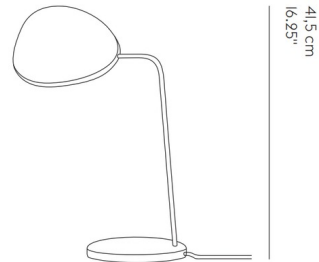

Description

The Leaf Table Lamp brings a gentle light to any space with its ultra-thin body and subtly-curved LED head. The asymmetric geometry of the design gives it an organic vibe, inspired by the leaves on a tree.

Specifications

COLOR	N/A
BODY FINISH	Black
WATTAGE	8W
DIMMER	Included
DIMENSIONS	7.1"W x 16.3"H
INTEGRATED LED MODULE	1 x LED/8W/120V LED
COUNTRY OF ORIGIN	China

Technical Information

LAMP LIFE	30000 hours
COLOR RENDERING	80 CRI
LAMP COLOR	2700K
LUMENS/WATT	46.25
LUMINOUS FLUX	370 lumens

Shown in black

15,5 x 18,5 cm
6"x7.95"

41,5 cm
16.25"

18 cm
7"

CLICK TO VIEW PRODUCT

Notes: