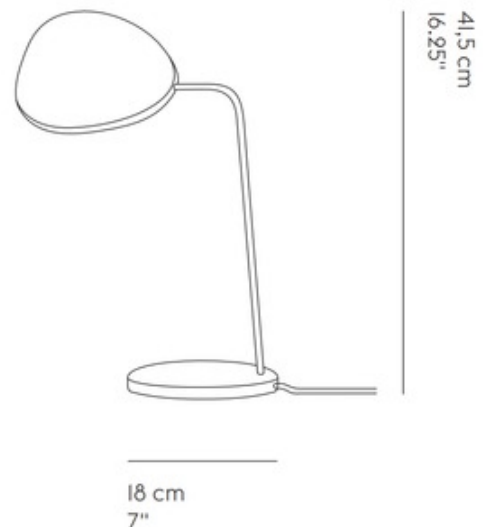

DESIGNER

Broberg & Ridderstrale

BRAND

Muuto

DESCRIPTION

The Leaf Table Lamp brings a gentle light to any space with its ultra-thin body and subtly-curved LED head. The asymmetric geometry of the design gives it an organic vibe, inspired by the leaves on a tree. Available in Dark Green, Copper Brown, White, Grey, or Black. Dimmer included.

Shown in: Black

SHADE COLOR	N/A
BODY FINISH	Black
LAMP	1 x LED/8W/120V LED
WATTAGE	8W
DIMMER	Included
DIMENSIONS	7.1"W x 16.3"H

Technical Information

LUMINOUS FLUX	370 lumens
LUMENS/WATT	46.25
LAMP COLOR	2700 K
COLOR RENDERING	80 CRI

PRODUCT NUMBER MUU678187

15,5 x 18,5 cm
6" x 7.25"

COMPANY	PROJECT	FIXTURE TYPE	APPROVED BY	DATE