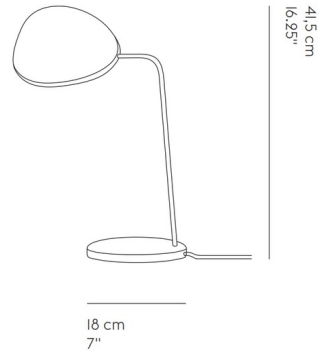

### Description

The Leaf Table Lamp brings a gentle light to any space with its ultra-thin body and subtly-curved LED head. The asymmetric geometry of the design gives it an organic vibe, inspired by the leaves on a tree.

### Specifications

COLOR . . . . . N/A  
BODY FINISH . . . . . Black  
WATTAGE . . . . . 8W  
DIMMER . . . . . Included  
DIMENSIONS . . . . . 7.1"W x 16.3"H  
INTEGRATED LED MODULE . . . . . 1 x LED/8W/120V LED  
COUNTRY OF ORIGIN . . . . . China

15,5 x 18,5 cm  
6"x7.95"

CLICK TO VIEW PRODUCT

Notes: