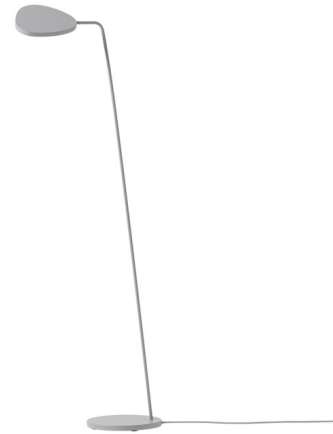

Lightology

lightology.com
866-954-4489
07-10-26

Project: _____

Company: _____

Location: _____ Fixture Type: _____

SPEC #: **MUU678191**

Approved On: _____ Approved By: _____

Leaf Floor Lamp By Muuto

Description

The Leaf Floor Lamp brings a gentle light to any space with its ultra-thin body paired with its organic shape inspired by the leaves of a tree. The lamp head can rotate a total of 100 degrees, with a 50-degree range of motion to each side. The asymmetric geometry of the design gives it an organic vibe. Dimmer on shade.

Specifications

COLOR . . . . . N/A
BODY FINISH . . . . . Gray
WATTAGE 8W
DIMMER . . . . . Included
DIMENSIONS . . . . . 8.75"W x 46.5"H x 17.1"D
INTEGRATED LED MODULE . . . . . 1 x LED/8W/120V LED
COUNTRY OF ORIGIN . . . . . China

Technical Information

PRODUCT DIMENSIONS . . . . . Cord: 71"
LAMP LIFE . . . . . 30000 hours
COLOR RENDERING . . . . . 80 CRI
LAMP COLOR 2700K
LUMENS/WATT 46.25
LUMINOUS FLUX . . . . . 370 lumens

Shown in gray