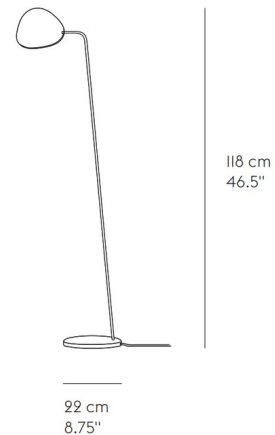

CLICK TO VIEW PRODUCT

Notes: