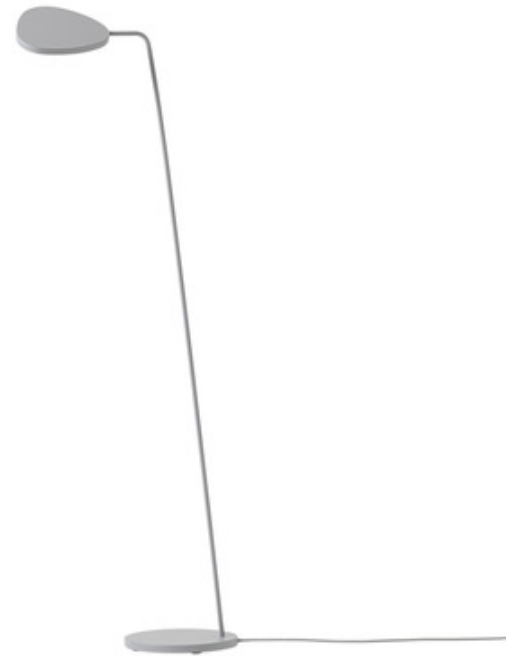

DESIGNER

Broberg & Ridderstrale

BRAND

Muuto

### DESCRIPTION

The Leaf Floor Lamp brings a gentle light to any space with its ultra-thin body and subtly-curved LED head. The asymmetric geometry of the design gives it an organic vibe, inspired by the leaves on a tree.

Shown in: Gray

SHADE COLOR	N/A
BODY FINISH	Gray
WATTAGE	8W
DIMMER	Included
DIMENSIONS	8.7"W x 46.5"H
INTEGRATED LED MODULE	
LAMP	1 x LED/8W/120V LED

#### Technical Information

LUMINOUS FLUX	370 lumens
LUMENS/WATT	46.25
LAMP COLOR	2700K
COLOR RENDERING	80 CRI
LAMP LIFE	30000 hours

SPEC # MUU678191

COMPANY	PROJECT	FIXTURE TYPE	APPROVED BY	DATE