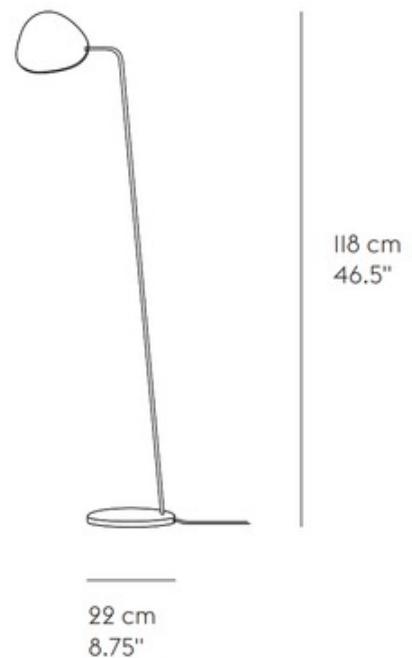

### DESCRIPTION

The Leaf Floor Lamp brings a gentle light to any space with its ultra-thin body and subtly-curved LED head. The asymmetric geometry of the design gives it an organic vibe, inspired by the leaves on a tree.

Shown in: Gray

SHADE COLOR	N/A
BODY FINISH	Gray
WATTAGE	8W
DIMMER	Included
DIMENSIONS	8.7"W x 46.5"H
INTEGRATED LED MODULE	
LAMP	1 x LED/8W/120V LED

#### Technical Information

LUMINOUS FLUX	370 lumens
LUMENS/WATT	46.25
LAMP COLOR	2700K
COLOR RENDERING	80 CRI
LAMP LIFE	30000 hours

SPEC # MUU678191

COMPANY	PROJECT	FIXTURE TYPE	APPROVED BY	DATE