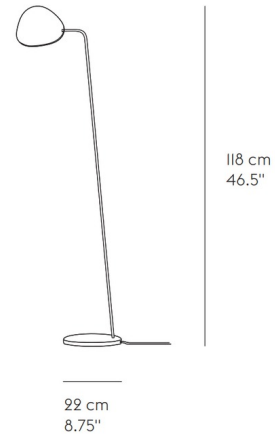

CLICK TO VIEW PRODUCT

Notes: