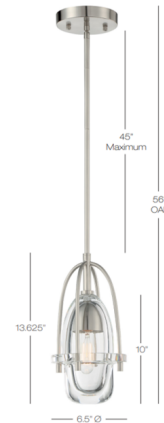

CLICK TO VIEW PRODUCT

Notes: