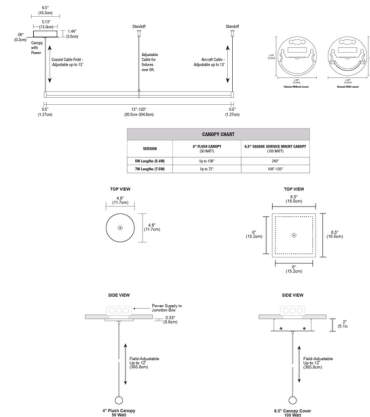

By PureEdge Lighting

Description

The Pipeline 1 Warm Dim Suspension with End Power Feed and One Canopy is a linear LED fixture with a clean and contemporary style. Pipeline 1 is available in various increments from 36 to 240 inches and features a 176 degree diffused white lens with optional black or white louver in Warm Dim 27D (2700K-1800K) or 30D (3000K-1800K) color temperature. Includes single canopy with 120V/24VDC Electronic Low Voltage power supply. Power supply wattage and canopy option dependent on length of fixture. Supplied with 12 foot adjustable coaxial cables (additional aircraft cables are included for support when fixture exceeds 72 inches). Product is built to order.

Specifications

COLOR White Lens
 BODY FINISH Satin Nickel
 WATTAGE 15W
 DIMMER Low Voltage Electronic
 DIMENSIONS 36"L x 1.25"W x 1.25"H
 INTEGRATED LED MODULE 3 x LED/5W/120V LED

Technical Information

LAMP LIFE 50000 hours
 COLOR RENDERING 95 CRI
 LAMP COLOR 2700K Warm Dim
 LUMENS/WATT 248.40
 LUMINOUS FLUX 1242 lumens

Shown in satin nickel / white lens

CLICK TO VIEW PRODUCT

Notes: