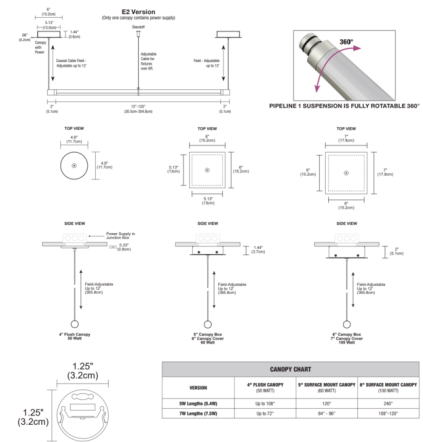

By PureEdge Lighting

Description

Pipeline 1 Up or Down Suspension with End Power Feed and Two Canopies is a linear LED fixture with a clean and contemporary style. Rotates 360 degrees allowing you to shine the light up for indirect light or downward to accommodate task lighting (or anywhere in between). Pipeline 1 is available in various increments from 36 to 240 inches and features a 176 degree beam spread, a diffused white lens, optional black or white louver, three wattage options, a variety of finishes, and a spectrum of color temperature options. Chrome finish available up to 84 inch length. Lengths over 96 inches ship in two segments. Includes two canopies with 120V/24VDC Universal (UNI) LED power supply (dimmmable with a Triac (magnetic), electronic low voltage (ELV), or 0-10V dimmer), dimmer sold separately. Only one canopy contains power supply. Power supply wattage and canopy option dependent on fixture length. Supplied with 12 foot adjustable coaxial cables (additional aircraft cables are included for support when fixture exceeds 72 inches). ETL listed. Title 24 compliant. Fixture includes a 5 year warranty. Product is built to order.

Specifications

COLOR White Lens
 BODY FINISH Satin Nickel
 WATTAGE 15W
 DIMMER Low Voltage Electronic
 DIMENSIONS 36"L x 1.25"W x 1.25"H
 INTEGRATED LED MODULE 3 x LED/5W/24V LED

Technical Information

LAMP LIFE 50000 hours
 COLOR RENDERING 95 CRI
 LAMP COLOR 2700K
 LUMENS/WATT 197.40
 LUMINOUS FLUX 987 lumens

Shown in satin nickel / white lens

CLICK TO VIEW PRODUCT

Notes: _____