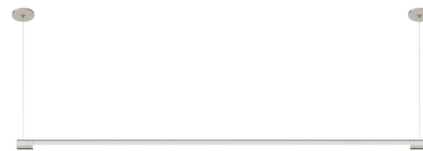

By PureEdge Lighting

Description

Pipeline 1 Warm Dim Up or Down Suspension with End Power Feed and Two Canopies is a linear LED fixture with a clean and contemporary style. Rotates 360 degrees allowing you to shine the light up for indirect light or downward to accommodate task lighting (or anywhere in between). Pipeline 1 is available in various increments from 36 to 240 inches and features a 176 degree beam spread, a diffused white lens, optional black or white louver, 4.4 LED watts per foot, a variety of finishes, and Warm Dim 2700K to 2000K (27D) or 3000K to 2000K (30D) color temperature. Chrome finish available up to 84 inch length. Lengths over 96 inches ship in two segments. Includes two canopies with 120V/24VDC Universal (UNI) LED power supply (dimmable with a Triac (magnetic), electronic low voltage (ELV), or 0-10V dimmer), dimmer sold separately. Only one canopy contains power supply. Power supply wattage and canopy option dependent on fixture length. Supplied with 12 foot adjustable coaxial cables (additional aircraft cables are included for support when fixture exceeds 72 inches). ETL listed. Title 24 compliant. Fixture includes a 5 year warranty. Product is built to order.

Specifications

COLOR White Lens
 BODY FINISH Satin Nickel
 WATTAGE 15W
 DIMMER Low Voltage Electronic
 DIMENSIONS 36"L x 1.25"W x 1.25"H
 INTEGRATED LED MODULE 3 x LED/5W/120V LED

Technical Information

LAMP LIFE 50000 hours
 COLOR RENDERING 95 CRI
 LAMP COLOR 2700K Warm Dim
 LUMENS/WATT 248.40
 LUMINOUS FLUX 1242 lumens

Shown in satin nickel / white lens

CLICK TO VIEW PRODUCT

Notes: _____