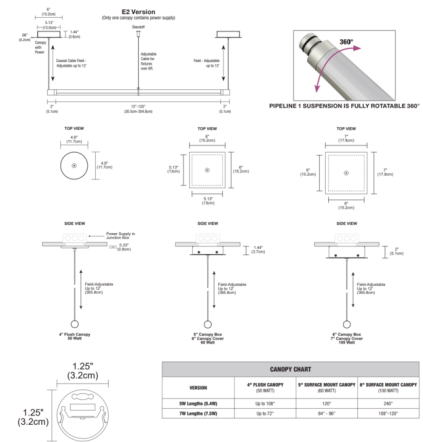

By PureEdge Lighting

Description

Pipeline 1 Warm Dim Up or Down Suspension with End Power Feed and Two Canopies is a linear LED fixture with a clean and contemporary style. Rotates 360 degrees allowing you to shine the light up for indirect light or downward to accommodate task lighting (or anywhere in between). Pipeline 1 is available in various increments from 36 to 240 inches and features a 176 degree beam spread, a diffused white lens, optional black or white louver, 4.4 LED watts per foot, a variety of finishes, and Warm Dim 2700K to 2000K (27D) or 3000K to 2000K (30D) color temperature. Chrome finish available up to 84 inch length. Lengths over 96 inches ship in two segments. Includes two canopies with 120V/24VDC Universal (UNI) LED power supply (dimmable with a Triac (magnetic), electronic low voltage (ELV), or 0-10V dimmer), dimmer sold separately. Only one canopy contains power supply. Power supply wattage and canopy option dependent on fixture length. Supplied with 12 foot adjustable coaxial cables (additional aircraft cables are included for support when fixture exceeds 72 inches). ETL listed. Title 24 compliant. Fixture includes a 5 year warranty. Product is built to order.

Specifications

COLOR White Lens
 BODY FINISH Satin Nickel
 WATTAGE 15W
 DIMMER Low Voltage Electronic
 DIMENSIONS 36"L x 1.25"W x 1.25"H
 INTEGRATED LED MODULE 3 x LED/5W/120V LED

Technical Information

LAMP LIFE 50000 hours
 COLOR RENDERING 95 CRI
 LAMP COLOR 2700K Warm Dim
 LUMENS/WATT 248.40
 LUMINOUS FLUX 1242 lumens

Shown in satin nickel / white lens

CLICK TO VIEW PRODUCT

Notes: _____