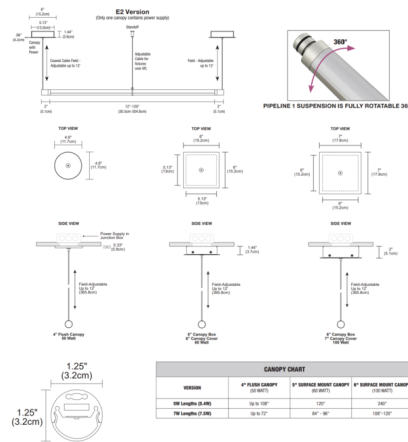

By PureEdge Lighting

Description

Pipeline 1 Warm Dim Up or Down Suspension with End Power Feed and Two Canopies is a linear LED fixture with a clean and contemporary style. Rotates 360 degrees allowing you to shine the light up for indirect light or downward to accommodate task lighting (or anywhere in between). Pipeline 1 is available in various increments from 36 to 240 inches and features a 176 degree beam spread, a diffused white lens, optional black or white louver, 4.4 LED watts per foot, a variety of finishes, and Warm Dim 2700K to 2000K (27D) or 3000K to 2000K (30D) color temperature. Chrome finish available up to 84 inch length. Lengths over 96 inches ship in two segments. Includes two canopies with 120V/24VDC Universal (UNI) LED power supply (dimmable with a Triac (magnetic), electronic low voltage (ELV), or 0-10V dimmer), dimmer sold separately. Only one canopy contains power supply. Power supply wattage and canopy option dependent on fixture length. Supplied with 12 foot adjustable coaxial cables (additional aircraft cables are included for support when fixture exceeds 72 inches). ETL listed. Title 24 compliant. Fixture includes a 5 year warranty. Product is built to order.

Specifications

COLOR White Lens
 BODY FINISH Satin Nickel
 WATTAGE 15W
 DIMMER Low Voltage Electronic
 DIMENSIONS 36"L x 1.25"W x 1.25"H
 INTEGRATED LED MODULE 3 x LED/5W/120V LED

Technical Information

LAMP LIFE 50000 hours
 COLOR RENDERING 95 CRI
 LAMP COLOR 2700K Warm Dim
 LUMENS/WATT 248.40
 LUMINOUS FLUX 1242 lumens

Shown in satin nickel / white lens

CLICK TO VIEW PRODUCT

Notes: _____