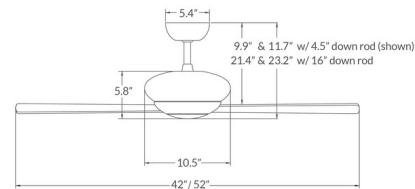

Description

Altus Ceiling Fan without Light is an example of Ron Rezek using geometry to bring attractive and sophisticated design. Artistically compact, the Altus features an organic shape that lends itself to virtually any interior. Available with a Gloss White, Dark Bronze, and Brushed Aluminum motor with Aluminum, Maple, Mahogany, Black, or White blades. Includes one 4.5 inch and one 16 inch downrods. Available with: 001 Wall Control which provides only fan operation with four speeds; 003 Handheld Remote which provides three speeds and choice of on/off or dimming light function, and comes with a handset, wall mounted holder, and RF receiver; or 005 Control - a wall/remote combo which includes the 003 handset, 004 wall switch, wall mounted holder, and RF receiver. Available in 42 inch and 52 inch blade spans. ETL listed. Damp location rated.

Specifications

BLADE COLOR	White
BODY FINISH	Gloss White
WATTAGE	N/A
DIMMER	N/A
DIMENSIONS	42"W x 23.2"H
BULB	N/A
COUNTRY OF ORIGIN	Chinese Taipei

Shown in gloss white / white

CLICK TO VIEW PRODUCT

Notes: