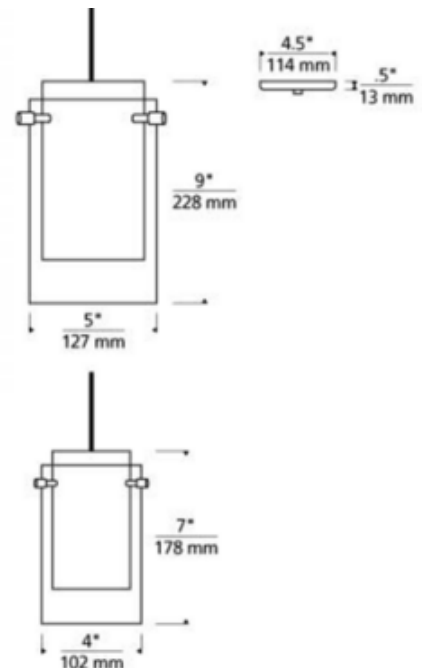

COMPANY	PROJECT	FIXTURE TYPE	APPROVED BY	DATE