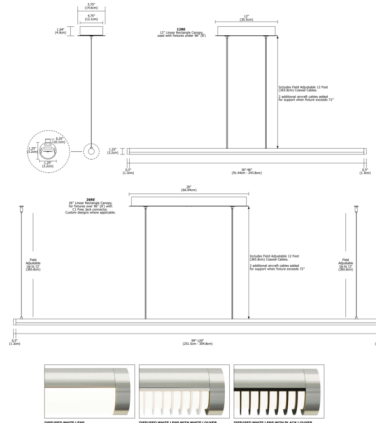

Project: _____

Company: _____

Location: _____ Fixture Type: _____

SPEC #: **EDG681531**

Approved On: _____ Approved By: _____

Pipeline 1 Power Downlight Suspension Center Feed By PureEdge Lighting

Description

Pipeline 1 Downlight Suspension with Center Power Feed is a linear LED fixture with a clean and contemporary style. Pipeline 1 is available in various increments from 36 to 120 inches, a diffused white lens with 176 degree beam spread, optional white or black louvers, a variety of finishes, three wattage options, and a spectrum of color temperature options. 84 inch maximum shipping length for Chrome finish. Includes rectangle canopy with 120V input/24VDC Universal (UNI) LED power supply (dimmable with a Triac (magnetic), electronic low voltage (ELV), or 0-10V dimmer), dimmer sold separately. Canopy size dependent on fixture length. Supplied with 12 foot adjustable coaxial cables (additional aircraft cables are included for support when fixture exceeds 72 inches). Note: Product is built to order.

Specifications

COLOR . . . . . White Lens
BODY FINISH . . . . . Satin Nickel
WATTAGE 15W
DIMMER . . . . . Low Voltage Electronic
DIMENSIONS . . . . . 36"L x 1.25"W x 1.25"H
INTEGRATED LED MODULE . . . . . 3 x LED/5W/24V LED

Technical Information

LAMP LIFE . . . . . 50000 hours
COLOR RENDERING . . . . . 95 CRI
LAMP COLOR 2700K
LUMENS/WATT 197.40
LUMINOUS FLUX . . . . . 987 lumens

Shown in satin nickel / white lens

CLICK TO VIEW PRODUCT

Notes: