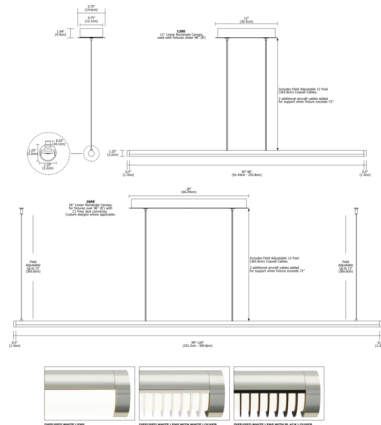

Shown in satin nickel / white lens