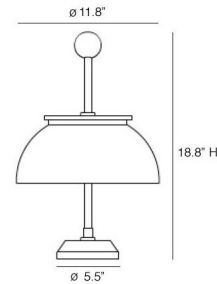

Specifications

COLOR	Crystal
BODY FINISH	Nickel
WATTAGE	14W
DIMMER	N/A
DIMENSIONS	11.8"W x 18.8"H
BULB NOT INCLUDED	2 x G16.5/Candelabra (E12)/7W/120V LED
COUNTRY OF ORIGIN	Italy

Shown in nickel / crystal