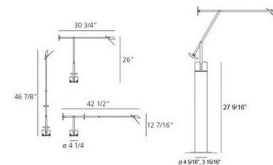

Specifications

COLOR	Black
BODY FINISH	Black
WATTAGE	50W
DIMMER	Included
DIMENSIONS	4.4"W x 27.56"H
BULB INCLUDED	1 x T4/GY6.35 (bipin)/50W/12V Halogen
COUNTRY OF ORIGIN	Italy

Shown in black / black

CLICK TO VIEW PRODUCT