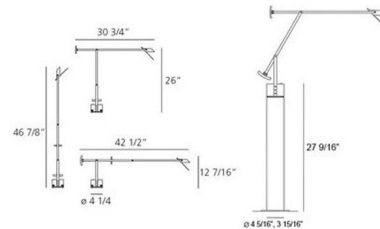

CLICK TO VIEW PRODUCT

Notes: