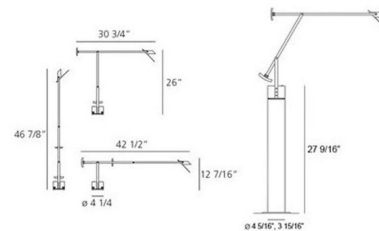

CLICK TO VIEW PRODUCT

Notes: