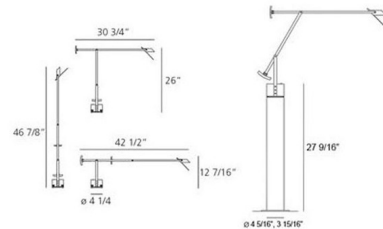

CLICK TO VIEW PRODUCT

Notes: