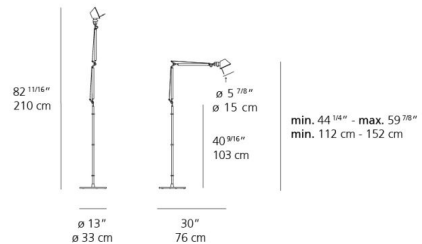

CLICK TO VIEW PRODUCT

Notes: