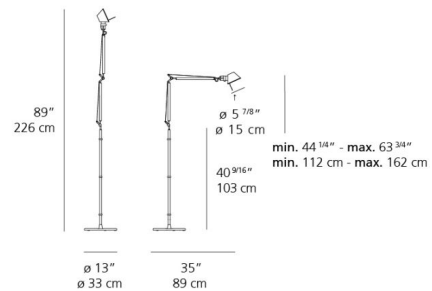

CLICK TO VIEW PRODUCT

Notes: