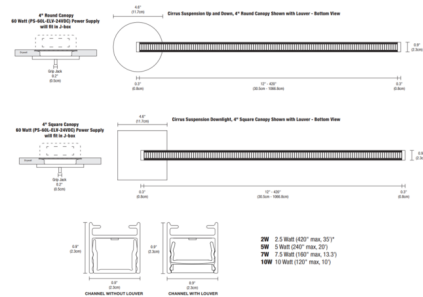

### Description

The Cirrus High Efficiency Remote Power D1 Lens Linear Downlight Suspension with End Feed and Round or Square Canopy is a linear LED fixture that offers direct light in a clean, contemporary style. Available in various increments from 36 to 420 inches with a 100 degree white diffused D1 direct downlight lens, four wattage options, a variety of finishes, and a spectrum of color temperature options. Chrome finish available up to 84 inch length. Includes a 4 inch round or square canopy and adjustable 12 foot coaxial and aircraft cables. Additional aircraft cables are included for support when fixture exceeds 72 inches. Note: Canopy mounts to a standard junction box either using the PS-60L-ELV-24VDC (60 Watt 24 Volt DC Power Supply) which fits inside junction box, or from a 24VDC remote Universal (UNI) power supply. Universal dimming with UNI power supply (TRIAC/ELV/0-10V). ELV dimming with PS-60L-ELV power supply. Power supply, dimmer control, and optional accessories sold separately. Note: Title 24 compliant when used with 2700K color temperature and a Universal power supply. Product is built to order.

### Specifications

COLOR	White Lens
BODY FINISH	Satin Nickel
WATTAGE	6W
DIMMER	Dimmable
DIMENSIONS	36"L x 0.9"W x 0.9"H
INTEGRATED LED MODULE	3 x LED/2W/24V LED