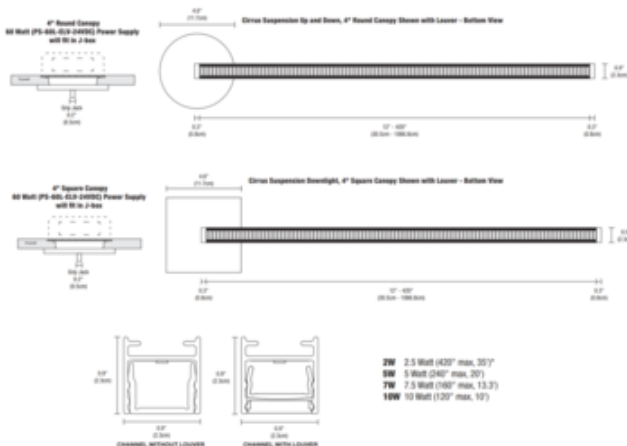

DESIGNER

Gregory Kay

BRAND

PureEdge Lighting

DESCRIPTION

The Cirrus High Efficiency Remote Power D1 Lens Linear Downlight Suspension with End Feed and Round or Square Canopy is a linear LED fixture that offers direct light in a clean, contemporary style. Available in various increments from 36 to 420 inches with a 100 degree white diffused D1 direct downlight lens, four wattage options, a variety of finishes, and a spectrum of color temperature options. Chrome finish available up to 84 inch length. Includes a 4 inch round or square canopy and adjustable 12 foot coaxial and aircraft cables. Additional aircraft cables are included for support when fixture exceeds 72 inches. Note: Canopy mounts to a standard junction box either using the PS-60L-ELV-24VDC (60 Watt 24 Volt DC Power Supply) which fits inside junction box, or from a 24VDC remote Universal (UNI) power supply. Universal dimming with UNI power supply (TRIAC/ELV/0-10V). ELV dimming with PS-60L-ELV power supply. Power supply, dimmer control, and optional accessories sold separately. Note: Title 24 compliant when used with 2700K color temperature and a Universal power supply. Product is built to order.

Shown in: Satin Nickel / White Lens

SHADE COLOR	White Lens
BODY FINISH	Satin Nickel
WATTAGE	6W
DIMMER	Dimmable
DIMENSIONS	36"L x 0.9"W x 0.9"H
INTEGRATED LED MODULE	
LAMP	3 x LED/2W/24V LED

Technical Information

LUMINOUS FLUX	447 lumens
LUMENS/WATT	223.50
LAMP COLOR	2700K
COLOR RENDERING	95 CRI

SPEC # EDG684586

COMPANY	PROJECT	FIXTURE TYPE	APPROVED BY	DATE