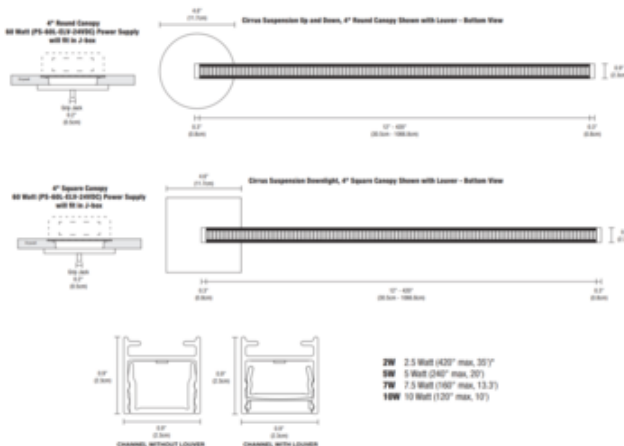

**DESIGNER**

Gregory Kay

**BRAND**

PureEdge Lighting

**DESCRIPTION**

The Cirrus High Efficiency Remote Power D1 Lens Linear Downlight Suspension with End Feed and Round or Square Canopy is a linear LED fixture that offers direct light in a clean, contemporary style. Available in various increments from 36 to 420 inches with a 100 degree white diffused D1 direct downlight lens, four wattage options, a variety of finishes, and a spectrum of color temperature options. Chrome finish available up to 84 inch length. Includes a 4 inch round or square canopy and adjustable 12 foot coaxial and aircraft cables. Additional aircraft cables are included for support when fixture exceeds 72 inches. Note: Canopy mounts to a standard junction box either using the PS-60L-ELV-24VDC (60 Watt 24 Volt DC Power Supply) which fits inside junction box, or from a 24VDC remote Universal (UNI) power supply. Universal dimming with UNI power supply (TRIAC/ELV/0-10V). ELV dimming with PS-60L-ELV power supply. Power supply, dimmer control, and optional accessories sold separately. Note: Title 24 compliant when used with 2700K color temperature and a Universal power supply. Product is built to order.

Shown in: Satin Nickel / White Lens

<b>SHADE COLOR</b>	White Lens
<b>BODY FINISH</b>	Satin Nickel
<b>WATTAGE</b>	6W
<b>DIMMER</b>	Dimmable
<b>DIMENSIONS</b>	36"L x 0.9"W x 0.9"H
<b>INTEGRATED LED MODULE</b>	
<b>LAMP</b>	3 x LED/2W/24V LED

*Technical Information*

<b>LUMINOUS FLUX</b>	447 lumens
<b>LUMENS/WATT</b>	223.50
<b>LAMP COLOR</b>	2700K
<b>COLOR RENDERING</b>	95 CRI

**SPEC #** EDG684586

COMPANY	PROJECT	FIXTURE TYPE	APPROVED BY	DATE