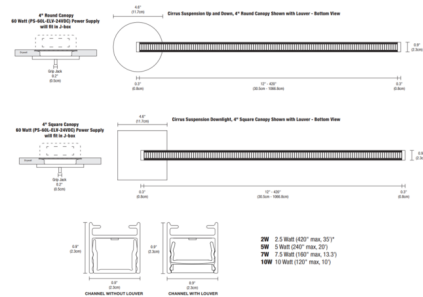

CLICK TO VIEW PRODUCT

Notes: