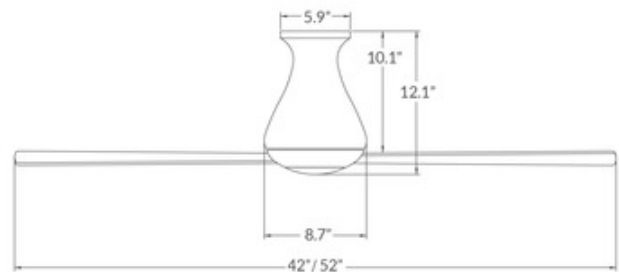

DESIGNER

Ron Rezek

BRAND

Modern Fan Co.

DESCRIPTION

Altus Flush Ceiling Fan features a beautifully sculpted design intended for low-ceiling applications. Another example of Ron Rezek using pure geometry to bring forth attractive and sophisticated design. Artistically compact, the Altus features an organic shape that lends itself to virtually any interior. Available with a Brushed Aluminum or Gloss White motor with Aluminum or White blades. Available with: 001 Wall Control which provides only fan operation with four speeds; 003 Handheld Remote which provides three speeds and choice of on/off or dimming light function, and comes with a handset, wall mounted holder, and RF receiver; or 005 Control - a wall/remote combo which includes the 003 handset, 004 wall switch, wall mounted holder, and RF receiver. Available in 42 inch and 52 inch blade spans. ETL listed and Damp rated.

Shown in: Gloss White / White

SHADE COLOR	White
BODY FINISH	Gloss White
WATTAGE	N/A
DIMMER	N/A
DIMENSIONS	42"W x 12.1"H
LAMP	N/A

SPEC # MDF6866

COMPANY	PROJECT	FIXTURE TYPE	APPROVED BY	DATE