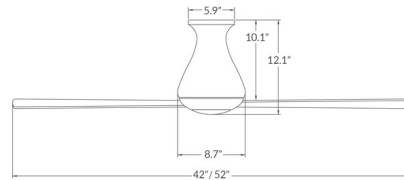

By Modern Fan Co.

Description

Altus Flush Ceiling Fan features a beautifully sculpted design intended for low-ceiling applications. Another example of Ron Rezek using pure geometry to bring forth attractive and sophisticated design. Artistically compact, the Altus features an organic shape that lends itself to virtually any interior. Available with a Brushed Aluminum or Gloss White motor with Aluminum or White blades. Available with: 001 Wall Control which provides only fan operation with four speeds; 003 Handheld Remote which provides three speeds and choice of on/off or dimming light function, and comes with a handset, wall mounted holder, and RF receiver; or 005 Control - a wall/remote combo which includes the 003 handset, 004 wall switch, wall mounted holder, and RF receiver. Available in 42 inch and 52 inch blade spans. ETL listed and Damp rated.

Shown in gloss white / white

Specifications

BLADE COLOR	White
BODY FINISH	Gloss White
WATTAGE	N/A
DIMMER	N/A
DIMENSIONS	42"W x 12.1"H
BULB	N/A
COUNTRY OF ORIGIN	Chinese Taipei

CLICK TO VIEW PRODUCT

Notes: