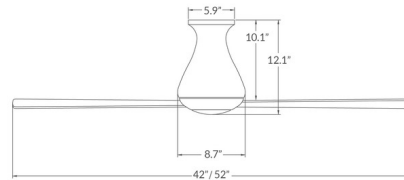

### Description

Altus Flush Ceiling Fan features a beautifully sculpted design intended for low-ceiling applications. Another example of Ron Rezek using pure geometry to bring forth attractive and sophisticated design. Artistically compact, the Altus features an organic shape that lends itself to virtually any interior. Available with a Brushed Aluminum or Gloss White motor with Aluminum or White blades. Available with: 001 Wall Control which provides only fan operation with four speeds; 003 Handheld Remote which provides three speeds and choice of on/off or dimming light function, and comes with a handset, wall mounted holder, and RF receiver; or 005 Control - a wall/remote combo which includes the 003 handset, 004 wall switch, wall mounted holder, and RF receiver. Available in 42 inch and 52 inch blade spans. ETL listed and Damp rated.

### Specifications

|                   |                |
|-------------------|----------------|
| BLADE COLOR       | White          |
| BODY FINISH       | Gloss White    |
| WATTAGE           | N/A            |
| DIMMER            | N/A            |
| DIMENSIONS        | 42"W x 12.1"H  |
| BULB              | N/A            |
| COUNTRY OF ORIGIN | Chinese Taipei |