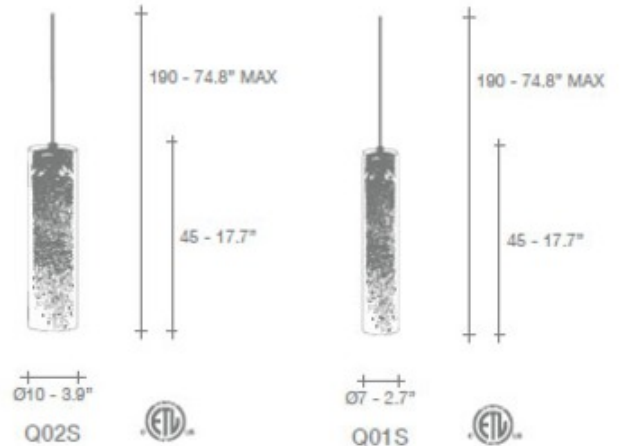

BRAND

Terzani USA

DESCRIPTION

Frame Cylinder Pendant features a delicate metal leaf pattern in Coral, White, Silver, or Gold inside a clear glass cylindrical shade. Available in two sizes. 2.7/3.9 inch width x 17.7 inch height x 74.8 inch maximum length. Also available in a Cone shape pendant version. One 40 watt 120V CA10 E12 lamp not included. ETL listed. Designed by Terzani Lab.

SHADE COLOR	Coral
BODY FINISH	N/A
WATTAGE	40W
DIMMER	Standard 120V
DIMENSIONS	74.8"L x 3.9"W x 17.7"H
BULB NOT INCLUDED	
LAMP	1 x CA10/Candelabra (E12)/40W/120V Incandescent 1 x CA10/Candelabra (E12)/120V LED