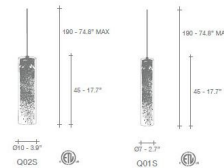

Description

Frame Cylinder Pendant features a delicate metal leaf pattern in Coral, White, Silver, or Gold inside a clear glass cylindrical shade. Available in two sizes. 2.7/3.9 inch width x 17.7 inch height x 74.8 inch maximum length. Also available in a Cone shape pendant version. One 40 watt 120V CA10 E12 lamp not included. ETL listed. Designed by Terzani Lab.

Shown in gold

Specifications

COLOR	Gold
BODY FINISH	N/A
WATTAGE	40W
DIMMER	Standard 120V
DIMENSIONS	74.8"L x 3.9"W x 17.7"H
BULB NOT INCLUDED	1 x CA10/Candelabra (E12)/40W/120V Incandescent
OTHER BULB OPTIONS	1 x CA10/Candelabra (E12)/120V LED
COUNTRY OF ORIGIN	Italy