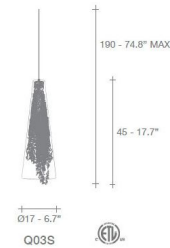

By Terzani USA

Description

Frame Cone Pendant features a metal coral pattern in Gold, Silver, or White inside a clear glass shade. 6.7 inch width x 17.7 inch height x 74.8 inch maximum length. Also available in two cylinder shape pendant versions. One 60 watt 120V CA10 E12 candelabra not included. ETL listed. Designed by Terzani Lab.

Shown in silver

Specifications

COLOR	Silver
BODY FINISH	N/A
WATTAGE	5W
DIMMER	Standard 120V
DIMENSIONS	74.8"L x 6.7"W x 17.7"H
BULB NOT INCLUDED	1 x B11/Candelabra (E12)/5W/120V LED
OTHER BULB OPTIONS	1 x CA10/Candelabra (E12)/120V LED
COUNTRY OF ORIGIN	Italy