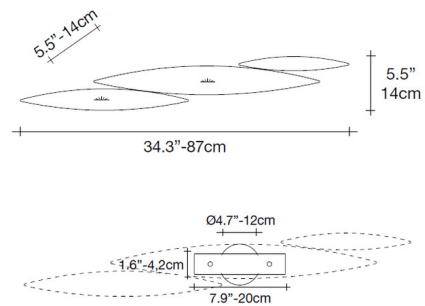

Shown in white

Specifications

COLOR	N/A
BODY FINISH	White
WATTAGE	9W
DIMMER	0-10V
DIMENSIONS	34.3"W x 5.5"H x 5.5"D
INTEGRATED LED MODULE	2 x LED/4.5W/120V LED
COUNTRY OF ORIGIN	Italy

Technical Information