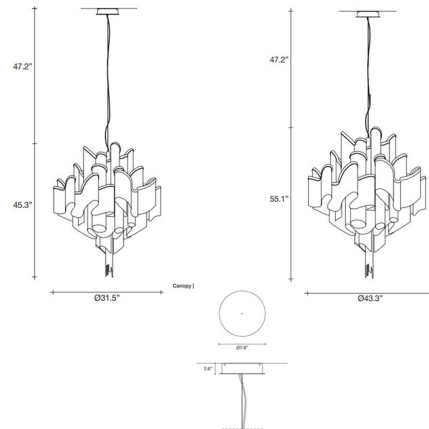

Description

The Stream Chandelier comes with a graceful and classy design that adds uniqueness and light to a variety of spaces in your home. This stunning lighting piece is a part of Precious Collection. Over 7 kilometers of metal chain appear to flow down from the frame. These cascading tiers project a streaking, yet tranquil shadow throughout a room. Available in Nickel, Gold plated, and Black Nickel finishes in two sizes. Includes dimmable LEDs plus a GU10 MR16 downlight. ETL listed. NOTE: Not field adjustable.

Shown in nickel

Specifications

COLOR	N/A
BODY FINISH	Nickel
WATTAGE	86W
DIMMER	Standard 120V
DIMENSIONS	43.3"W x 55.1"H
BULB INCLUDED	20 x B10/Candelabra (E12)/4W/120V LED
BULB INCLUDED	1 x MR16/GU10/6W/120V LED
COUNTRY OF ORIGIN	Italy

Technical Information

PRODUCT DIMENSIONS Cord length: 47.2"

CLICK TO VIEW PRODUCT

Notes: