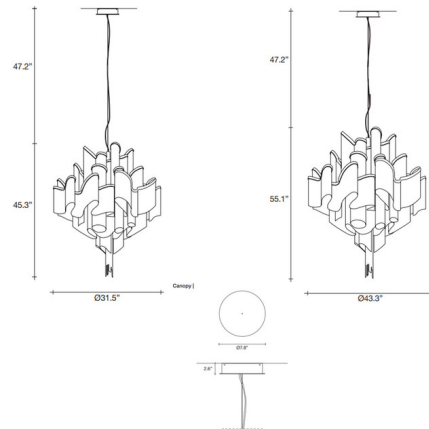

By Terzani USA

Description

The Stream Chandelier comes with a graceful and classy design that adds uniqueness and light to a variety of spaces in your home. This stunning lighting piece is a part of Precious Collection. Over 7 kilometers of metal chain appear to flow down from the frame. These cascading tiers project a streaking, yet tranquil shadow throughout a room. Available in Nickel, Gold plated, and Black Nickel finishes in two sizes. Includes dimmable LEDs plus a GU10 MR16 downlight. ETL listed. NOTE: Not field adjustable.

Shown in nickel

Specifications

COLOR	N/A
BODY FINISH	Nickel
WATTAGE	78W
DIMMER	Standard 120V
DIMENSIONS	31.5"W x 45.3"H
BULB INCLUDED	18 x B10/Candelabra (E12)/4W/120V LED
BULB INCLUDED	1 x MR16/GU10/6W/120V LED
COUNTRY OF ORIGIN	Italy