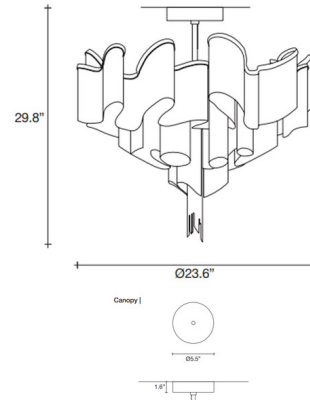

### Description

The Stream Ceiling Semi Flush Light comes with a graceful and classy design that adds uniqueness and light to a variety of spaces in your home. This stunning lighting piece is a part of Precious Collection. Over 7 kilometers of metal chain appear to flow down from the frame. These cascading tiers project a streaking, yet tranquil shadow throughout a room. Available in Nickel, Gold plated, and Black Nickel finishes. Includes dimmable LEDs plus a GU10 MR16 downlight. ETL listed.

### Specifications

|                   |                           |
|-------------------|---------------------------|
| COLOR             | N/A                       |
| BODY FINISH       | Nickel                    |
| WATTAGE           | 38W                       |
| DIMMER            | Standard 120V             |
| DIMENSIONS        | 23.6"W x 27.6"H           |
| BULB NOT INCLUDED | 8 x JCD/G9/4W/120V LED    |
| BULB NOT INCLUDED | 1 x MR16/GU10/6W/120V LED |
| COUNTRY OF ORIGIN | Italy                     |