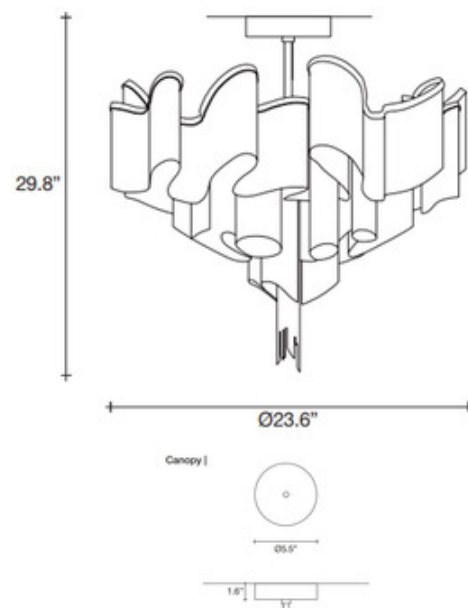

DESIGNER

Christian Lava

BRAND

Terzani USA

DESCRIPTION

The Stream Ceiling Semi Flush Light comes with a graceful and classy design that adds uniqueness and light to a variety of spaces in your home. This stunning lighting piece is a part of Precious Collection. Over 7 kilometers of metal chain appear to flow down from the frame. These cascading tiers project a streaking, yet tranquil shadow throughout a room. Available in Nickel, Gold plated, and Black Nickel finishes. Includes dimmable LEDs plus a GU10 MR16 downlight. ETL listed.

Shown in: Nickel

SHADE COLOR	N/A
BODY FINISH	Nickel
WATTAGE	38W
DIMMER	Standard 120V
DIMENSIONS	23.6"W x 27.6"H
BULB NOT INCLUDED	
LAMP	8 x JCD/G9/4W/120V LED 1 x MR16/GU10/6W/120V LED

SPEC # TRZ69499

COMPANY

PROJECT

FIXTURE TYPE

APPROVED BY

DATE