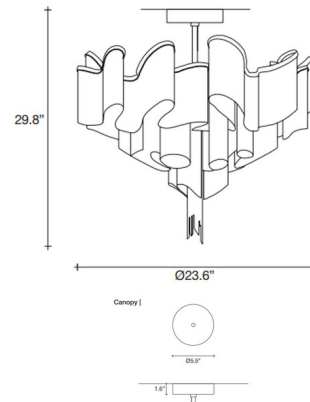

By Terzani USA

Description

The Stream Ceiling Semi Flush Light comes with a graceful and classy design that adds uniqueness and light to a variety of spaces in your home. This stunning lighting piece is a part of Precious Collection. Over 7 kilometers of metal chain appear to flow down from the frame. These cascading tiers project a streaking, yet tranquil shadow throughout a room. Available in Nickel, Gold plated, and Black Nickel finishes. Includes dimmable LEDs plus a GU10 MR16 downlight. ETL listed.

Shown in nickel

Specifications

| | |
|-------------------|---------------------------|
| COLOR | N/A |
| BODY FINISH | Nickel |
| WATTAGE | 38W |
| DIMMER | Standard 120V |
| DIMENSIONS | 23.6"W x 27.6"H |
| BULB NOT INCLUDED | 8 x JCD/G9/4W/120V LED |
| BULB NOT INCLUDED | 1 x MR16/GU10/6W/120V LED |
| COUNTRY OF ORIGIN | Italy |